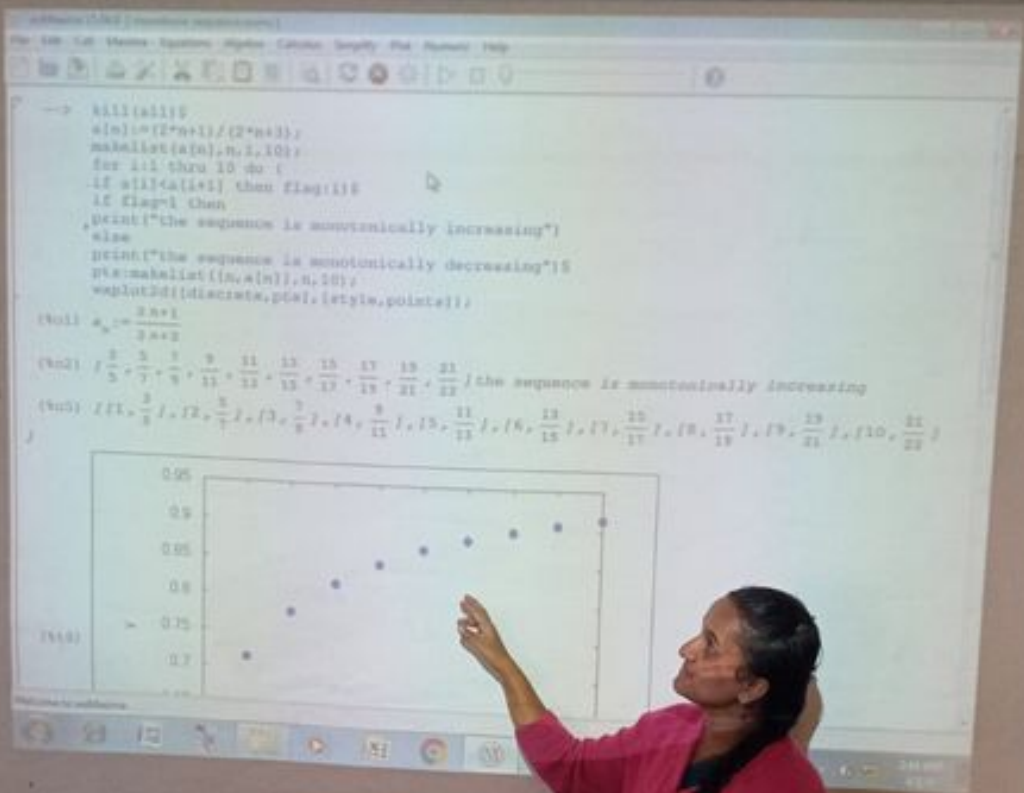

Channarayapattana, Karnataka, India
W93P+2W2, Byrapura, Channarayapattana, Karnataka
573225, India
Lat 12.902665°
Long 76.387313°
23/12/21 03:19 PM