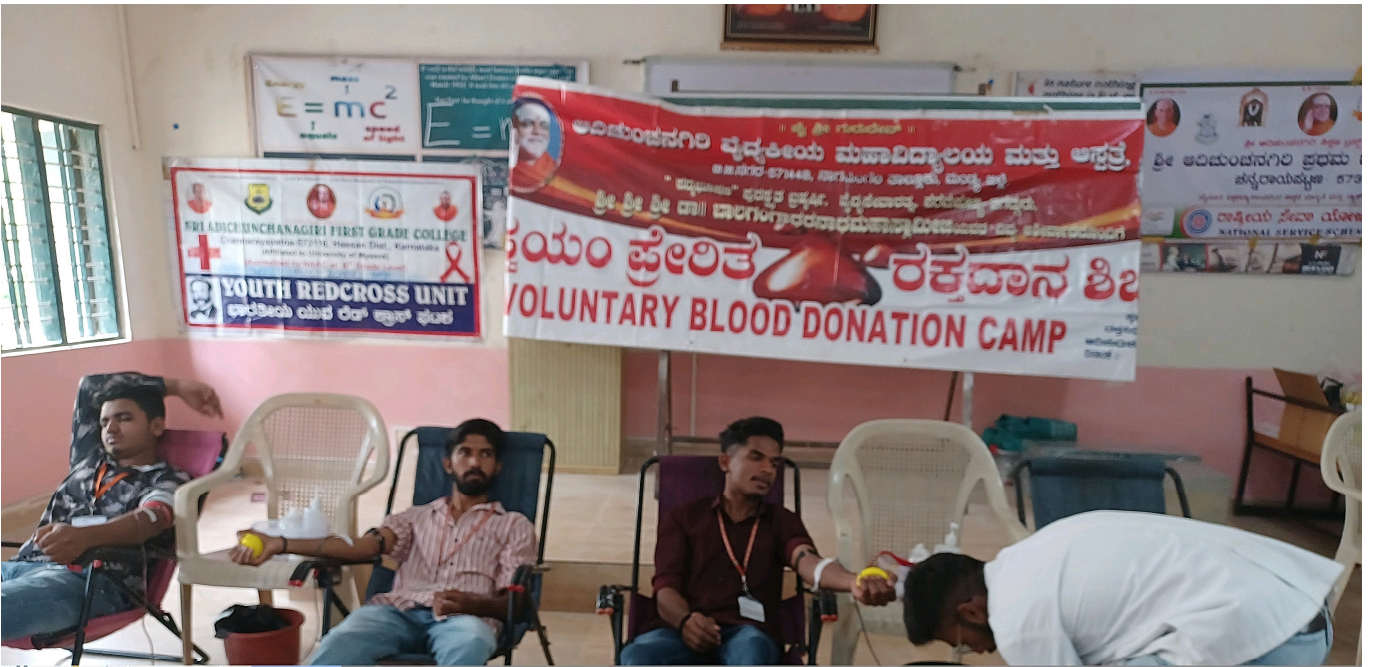

W93P+4VQ, Byrapura, Channarayapatna, Karnataka 573225, India

Channarayapatna
Karnataka
India

2023-06-17(Sat) 11:40(am)

31°C
88°F