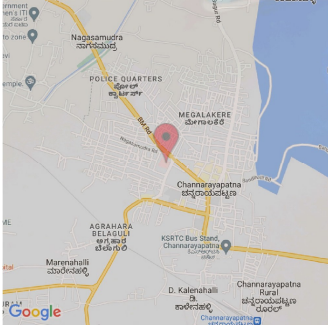

31-01-2023 A Blood Donation Camp : Occasion of the Swami Vivekananda's Birth Anniversary

W94P+7H8, Bangalore - Mangalore Hwy, Byrapura, Channarayapatna, Karnataka 573116, India

Channarayapatna

Karnataka

India

2023-01-31(Tue) 11:49(am)

27°C

81°F

W94P+7H8, Bangalore - Mangalore Hwy, Byrapura, Channarayapatna, Karnataka 573116, India

Channarayapatna
Karnataka
India

27°C
81°F

2023-01-31(Tue) 11:49(am)

W94P+7H8, Bangalore - Mangalore Hwy, Byrapura, Channarayapatna, Karnataka 573116, India

Channarayapatna
Karnataka
India

27°C
81°F

2023-01-31(Tue) 12:01(pm)

W94P+FJ6, Byrapura, Channarayapatna, Karnataka 573116, India

Channarayapatna
Karnataka
India

28°C
82°F

2023-01-31(Tue) 12:03(pm)

W94P+4M2, Byrapura, Channarayapatna, Karnataka 573225, India