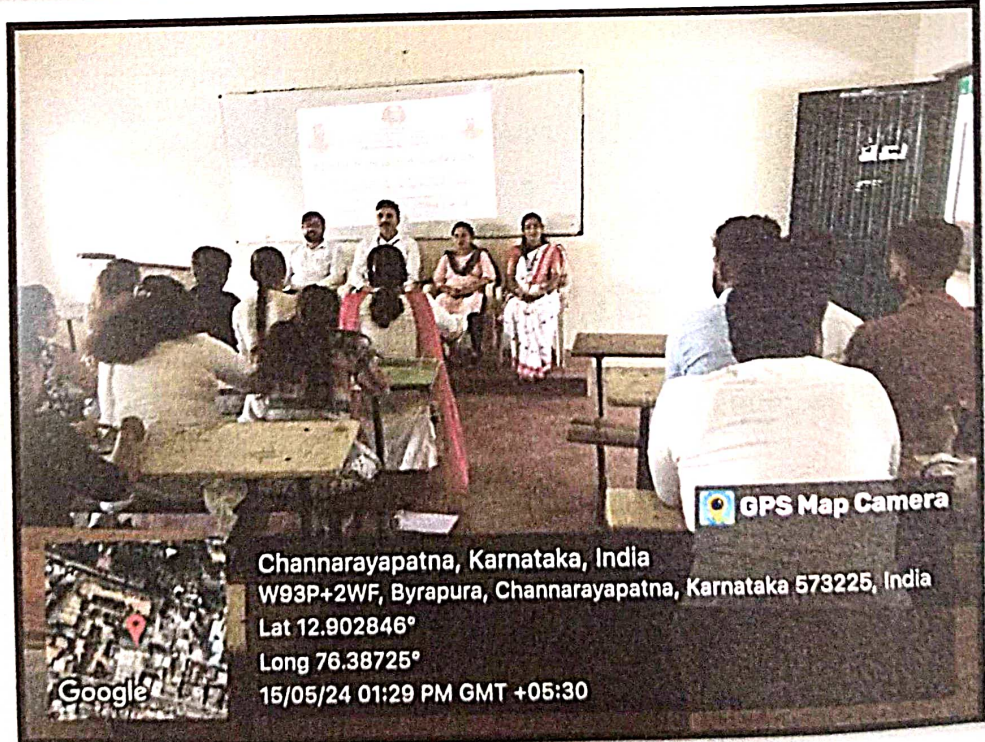

GPS Map Camera

Channarayapatna, Karnataka, India
W93P+2WF, Byrapura, Channarayapatna, Karnataka 573225, India
Lat 12.902846°
Long 76.38725°
15/05/24 01:29 PM GMT +05:30

15-05-2024 "TRAINING PROGRAMME FOR RAJYAPURASKAR"

M. J. Hantho.MK
Principal
Sri Adichunchanagiri First Grade Coll.
Channarayapatna.