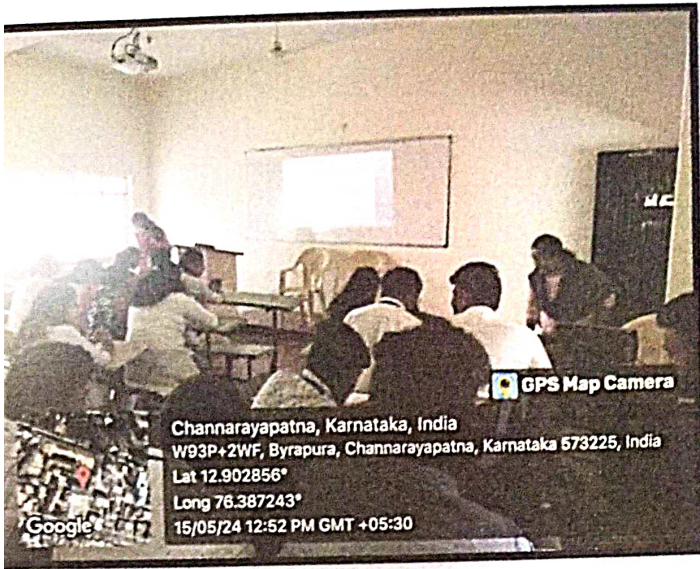

GPS Map Camera

Channarayapatna, Karnataka, India
W93P+2WF, Byrapura, Channarayapatna, Karnataka 573225, India
Lat 12.902856°
Long 76.387243°
15/05/24 12:52 PM GMT +05:30