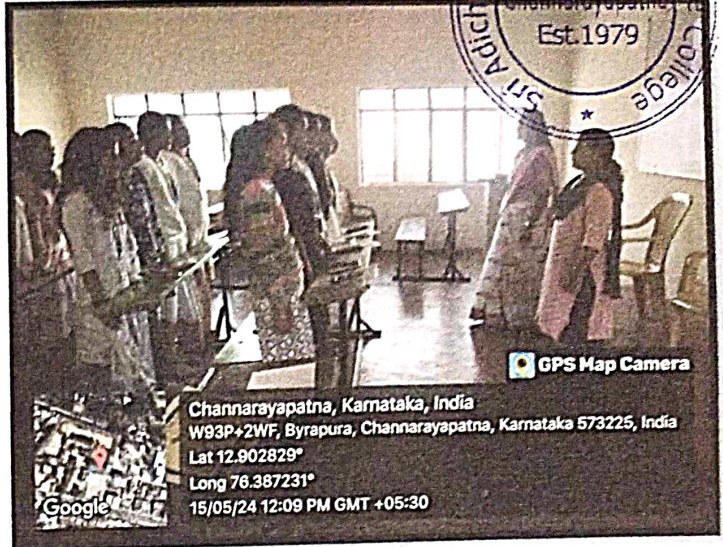

GPS Map Camera

Channarayapatna, Karnataka, India
W93P+2WF, Byrapura, Channarayapatna, Karnataka 573225, India
Lat 12.902829°
Long 76.387231°
15/05/24 12:09 PM GMT +05:30