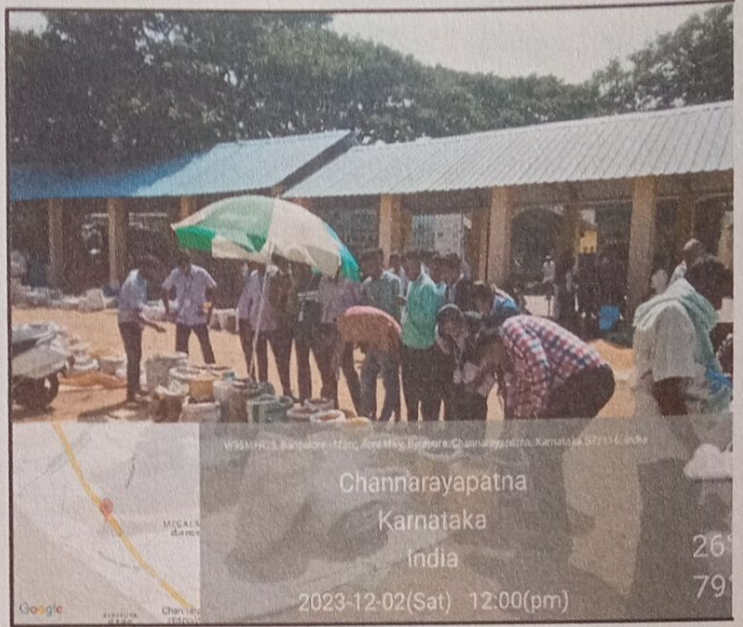

Deivesh M

Principal
Sri Adichunchanagiri First Grade Collage
Channarayapatna-573 116