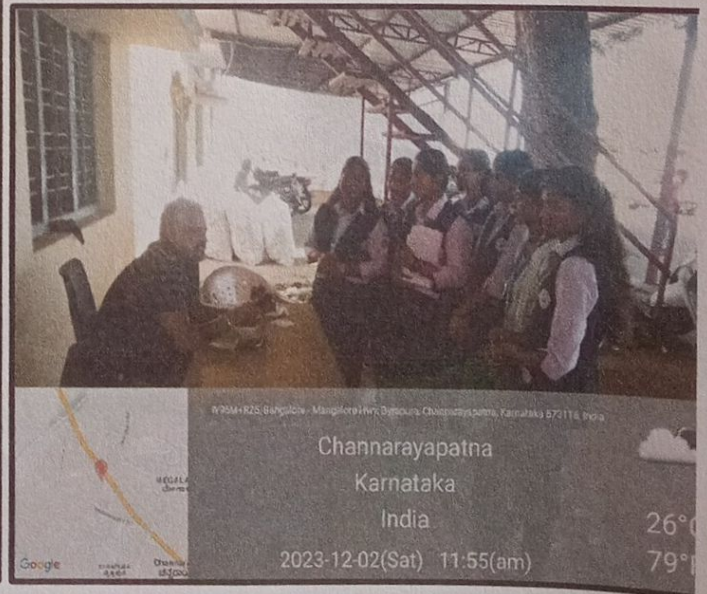

## Sri Adichunchanagiri First Grade College

Channarayapatna-573116

Department of Commerce

CIRCULAR

Date: 29-11-2023

This is to inform all first-year B.Com. students to attend One Day visit to APMC Channarayapatna on 2nd December 2023, It is instructed that all the mentioned students should attend the programme without fail. With one note book to note actual events in APMC Organised by Department of Commerce.

## Report on Field Visit to "APMC Market"

Date: 02/12/2023

Department of Commerce Sri Adichuchanagiri First Grade College Channarayapatana organized an APMC Visit on the 3rd of December 2023 for 50 B.Com students to the Agricultural Produce Market Committee, Channarayapatna to understand the actual market and marketing application. This is an initiative to bridge the gap between academic and the real world. One such activity is a visit to the APMC market, where students can interact with consumers, traders, and retailers to learn about their experiences. These things cannot be learned solely in the classroom, so we plan a field trip to the market. During this visit, we followed our usual procedure and went to the market office first to meet with the officials. These officials used to provide useful market information and the number of sellers. After one hour of discussion and question-and-answer session, all of us went to the market for the next two hours. Students learned about Arhtiyas (commission agents who act as a link between farmers and buyers of their produce), the method of sale for vegetables and coconuts, and the general operation of the market. Later, the market officials refused to provide information in their office, so we began going to the market directly and absorbing everything. The market visit provided the students with hands-on experience with how markets works.