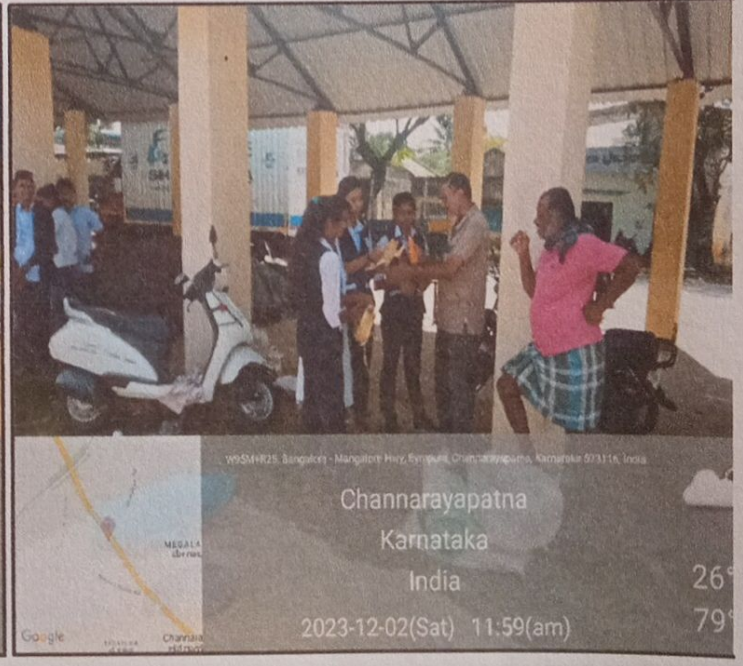

Deivesh M

Principal
Sri Adichunchanagiri First Grade Collage
Channarayapatna-573 116