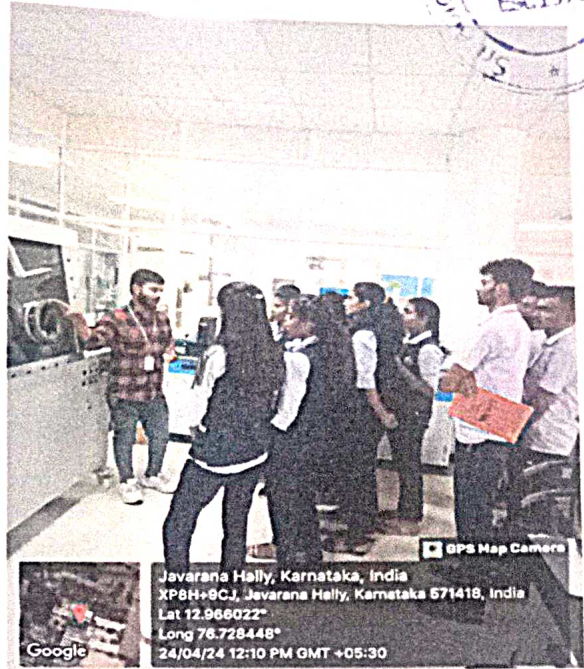

Javarana Hally, Karnataka, India
XP8H+9CJ, Javarana Hally, Karnataka 571418, India
Lat 12.965982°
Long 76.728478°
24/04/24 12:36 PM GMT +05:30

Javarana Hally, Karnataka, India
XP8H+9CJ, Javarana Hally, Karnataka 571418, India
Lat 12.966022°
Long 76.728448°
24/04/24 12:10 PM GMT +05:30