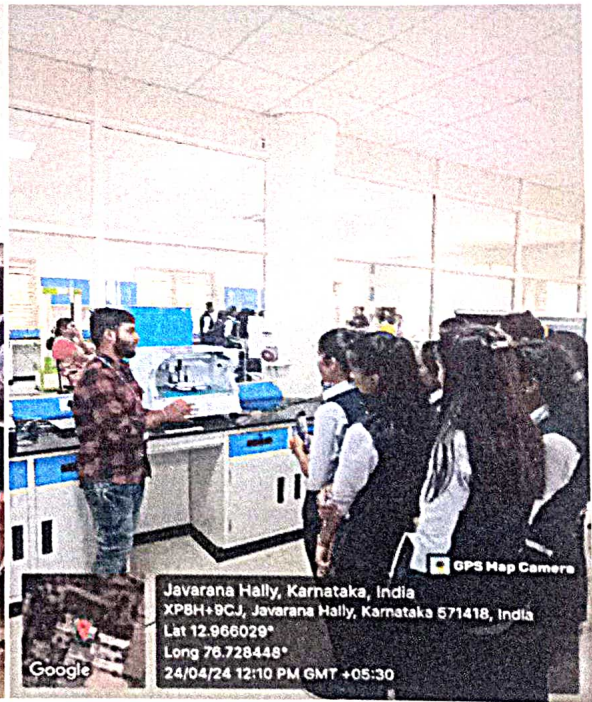

Javarana Hally, Karnataka, India
XP8H+9CJ, Javarana Hally, Karnataka 571418, India
Lat 12.966023°
Long 76.728426°
24/04/24 12:07 PM GMT +05:30

Javarana Hally, Karnataka, India
XP8H+9CJ, Javarana Hally, Karnataka 571418, India
Lat 12.966029°
Long 76.728448°
24/04/24 12:10 PM GMT +05:30

Shruti

H.O.D. of Physics
S. A. F. G. College
Channarayapatna-573116

Meenakshamma
Principal

Sri Adichunchanagiri First Grade College
Channarayapatna